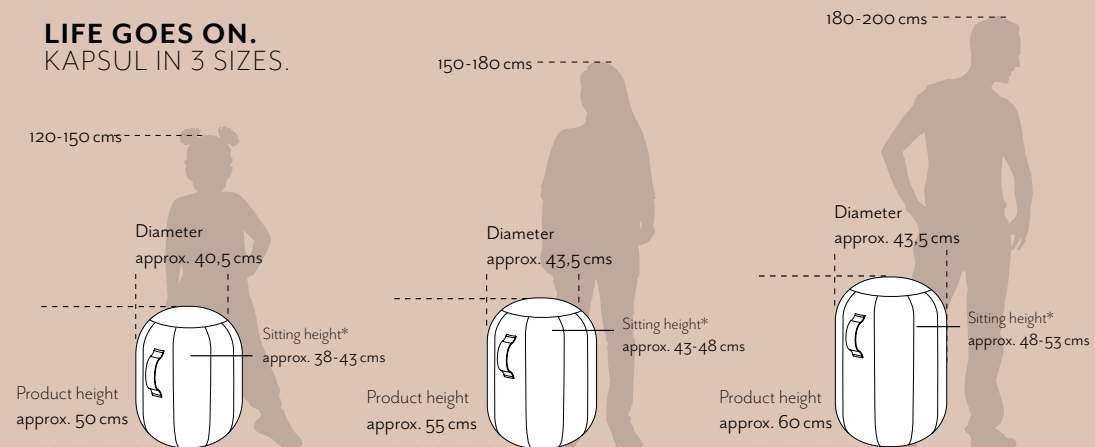

Horizontal sitting

Can be used as a relaxing pouf or cushion.

Stretching exercises

Over 20 upper body, core and legs exercises.

LIFE GOES ON. KAPSUL IN 3 SIZES.

Small

Sitting height: 38 – 43 cms*
Dimensions inflated:
approx. H 50 x W 40,5 cms
Perfect for adjustable tables

* depending on inflation strength

Medium

Sitting height: 43 – 48 cms*
Dimensions inflated:
approx. H 55 x B 43,5 cms
Perfect for standard tables (72cms height)

Large

Sitting height: 48 – 53 cms*
Dimensions inflated:
approx. H 60 x W 43,5 cms
Perfect for adjustable tables