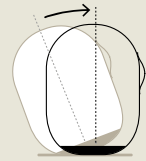

VLUV[®]

KAPSUL
THE BALANCE CAPSULE

THE CONCEPT

VLUV KAPSUL combines the ergonomic advantages of a VLUV BOL sitting ball with the compactness of a stool. Completely different, yet so similar. You automatically and intuitively balance out. The intentional instability allows for lots of movement and activity, yet you feel safe and comfortable.

- minimalistic design in a capsule shape
- slimmer, space-saving silhouette
- motivates to sit up upright and straight
- constant unconscious movement and balance
- typical bounce & balance effect like a sitting ball
- balance stool, pouf and exercise equipment all in one

VLUV KAPSUL FEATURES

Slimmer silhouette

A silhouette slimmer than a sitting ball. Ideal for smaller tables.

Stand-up Function

Built-in stand-up weight – always tumbles back into place.

Bounce & Balance Effect

* depending on inflation strength

Medium

Sitting height: 43 – 48 cms*
Dimensions inflated:
approx. H 55 x B 43,5 cms
Perfect for standard tables (72cms height)

Large

Sitting height: 48 – 53 cms*
Dimensions inflated:
approx. H 60 x W 43,5 cms
Perfect for adjustable tables